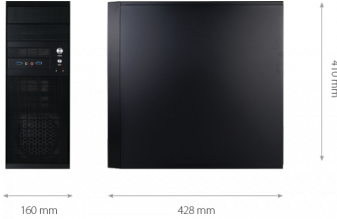

NMS AC computer unit

NVSO AC-T-II

DIMENSIONS

Unit with the Windows 10 Pro operating system and the latest version of NMS AC software installed with a free license. Adapted to 24/7 operation.

Display	
Monitor outputs	1 x HDMI, 1 x Display Port, 1 x Dual link-DVI
Max resolution	3 x 4K UltraHD
Audio	
Audio inputs	1 x line (3,5mm), 1 x microphone (3,5mm)
Audio output	1 x line(3,5mm), 1 x HDMI, 1 x Display Port
Additional interfaces	
USB ports	6 x USB 3.0
Operating system	
System language	Polish, English, Russian, Romanian, Hungarian, others
Integration	
Dedicated for	NMS AC, EntraPass
Integrated devices	KDH-KS3012-IP, KDH-KS3024-IP, KDH-KS2000-IP-ELV, Novus IP cameras, Novus IP Recorders
Installation parameters	
Dimensions	160mm (W) x 428mm (H) x 410mm (D)
Weight	10 kg
Power supply	Built in 700W, with 230VAC input
Operating Temperature	5°C ~ 35°C