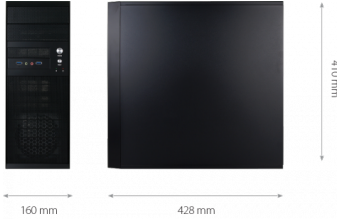

РАЗМЕРЫ

Блок с операционной системой Windows 10 Pro и последней версией программного обеспечения NMS AC, установленной с бесплатной лицензией. Адаптирован к непрерывной работе.

Display	
Monitor outputs	1 x HDMI, 1 x Display Port, 1 x Dual link-DVI
Max resolution	3 x 4K UltraHD
Audio	
Audio inputs	1 x line (3,5mm), 1 x microphone (3,5mm)
Audio output	1 x line(3,5mm), 1 x HDMI, 1 x Display Port
Additional interfaces	
USB ports	6 x USB 3.0
Operating system	
System language	Polish, English, Russian, Romanian, Hungarian, others
Integration	
Dedicated for	NMS AC, EntraPass
Integrated devices	KDH-KS3012-IP, KDH-KS3024-IP, KDH-KS2000-IP-ELV, Novus IP cameras, Novus IP Recorders
Installation parameters	
Dimensions	160mm (W) x 428mm (H) x 410mm (D)
Weight	10 kg
Power supply	Wbudowany zasilacz 230VAC o mocy 700W
Operating Temperature	5°C ~ 35°C